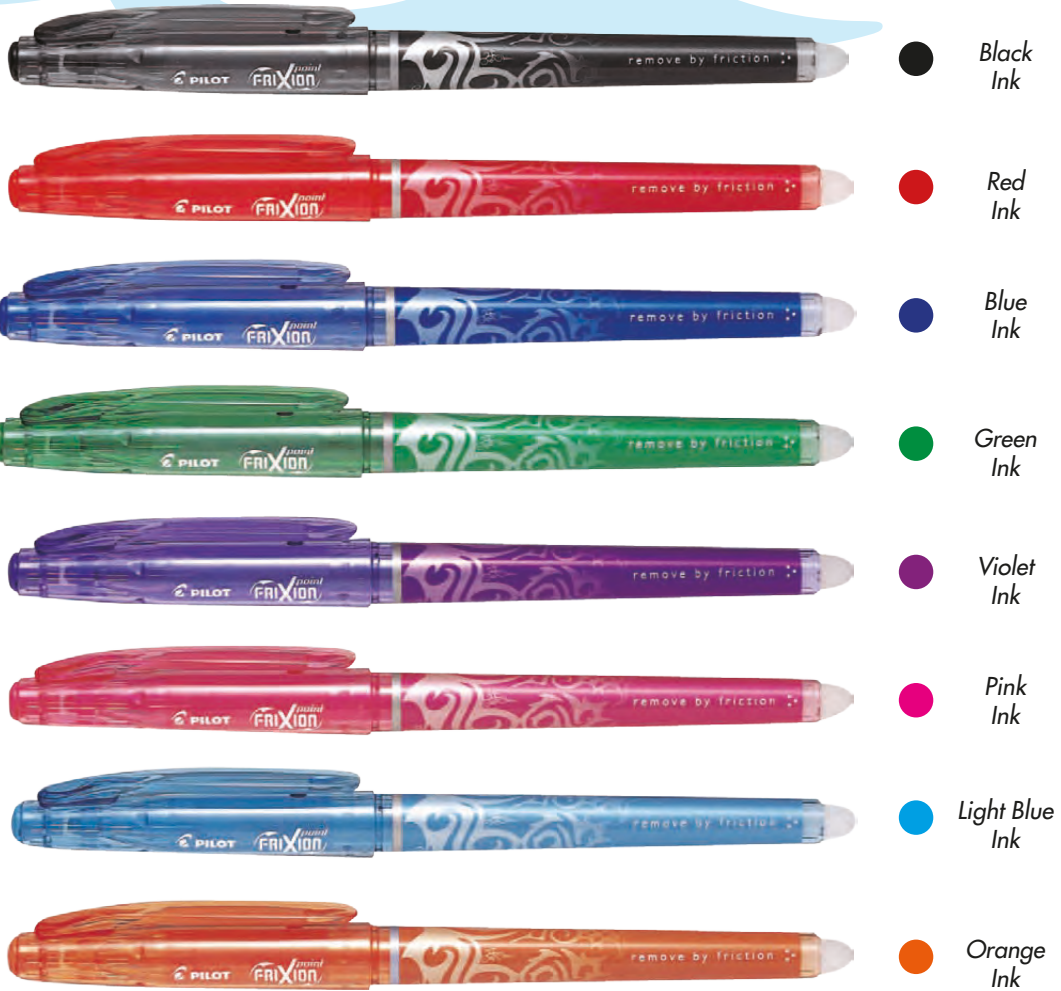

- Frixion ink is erased with the grey tail plug using rubbing action.
- Needle point stainless steel tip.
- Rubberized grip ensures comfortable writing.
- No debris, rewrite.
- Refills available.
- Can be branded on the Cap.