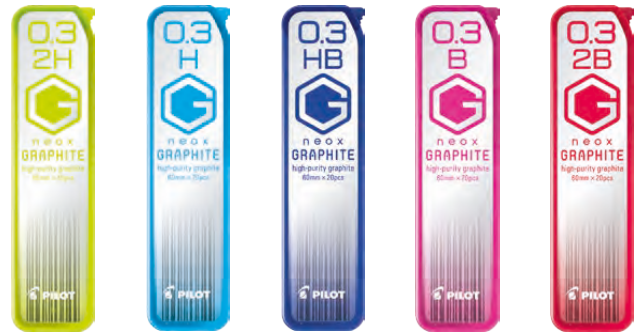

- Extra strong graphite leads.
- Available in assorted grades and sizes.

20 pieces per tube