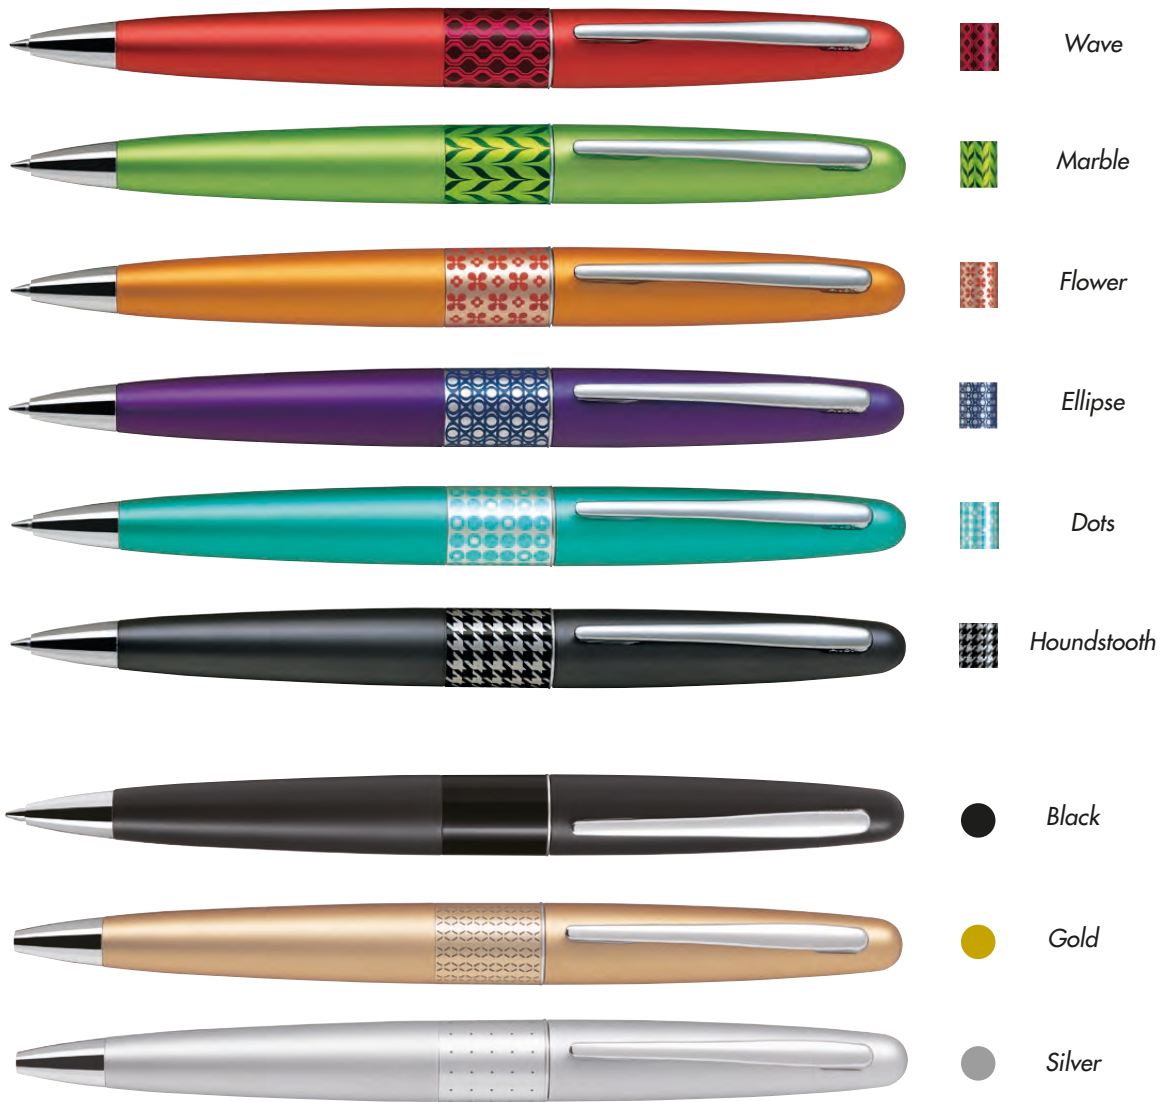

# EXPLORER

- Gel Rollerball
- Elegant metallic finish.
- Refillable.
- Perfect gift.
- 0.7mm.

Emerald Blue Barrel

Grey Barrel

Blue Barrel

Lime green Barrel

Pink Barrel

Red Barrel

# EXPLORER

- Liquid ink fountain pen.
- Elegant metallic finish.
- Refillable.
- Perfect gift.
- Medium point.

*Emerald Blue  
Barrel*

*Grey  
Barrel*

*Blue  
Barrel*

*Lime green  
Barrel*

*Pink  
Barrel*

*Red  
Barrel*

# MIDRANGE

*Style can be bought...*

AVAILABLE IN BALLPOINT, GEL AND FOUNTAIN PENS

 **PILOT**  
More than a Pen!

# MIDRANGE

- Twist action Ballpoint Pen.
- Available in black ink only.
- Refillable.
- Perfect gift.