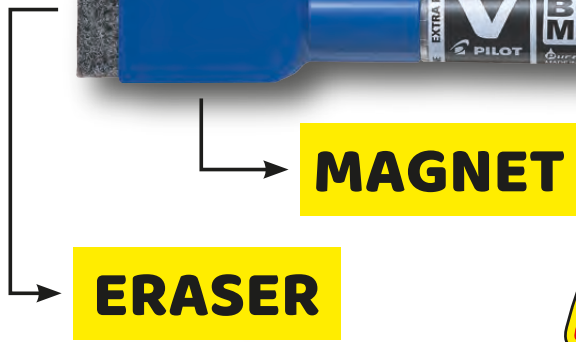

Wytebord Marker™
V BOARD MASTER S
Pure Liquid Ink

Perfect for Kids!