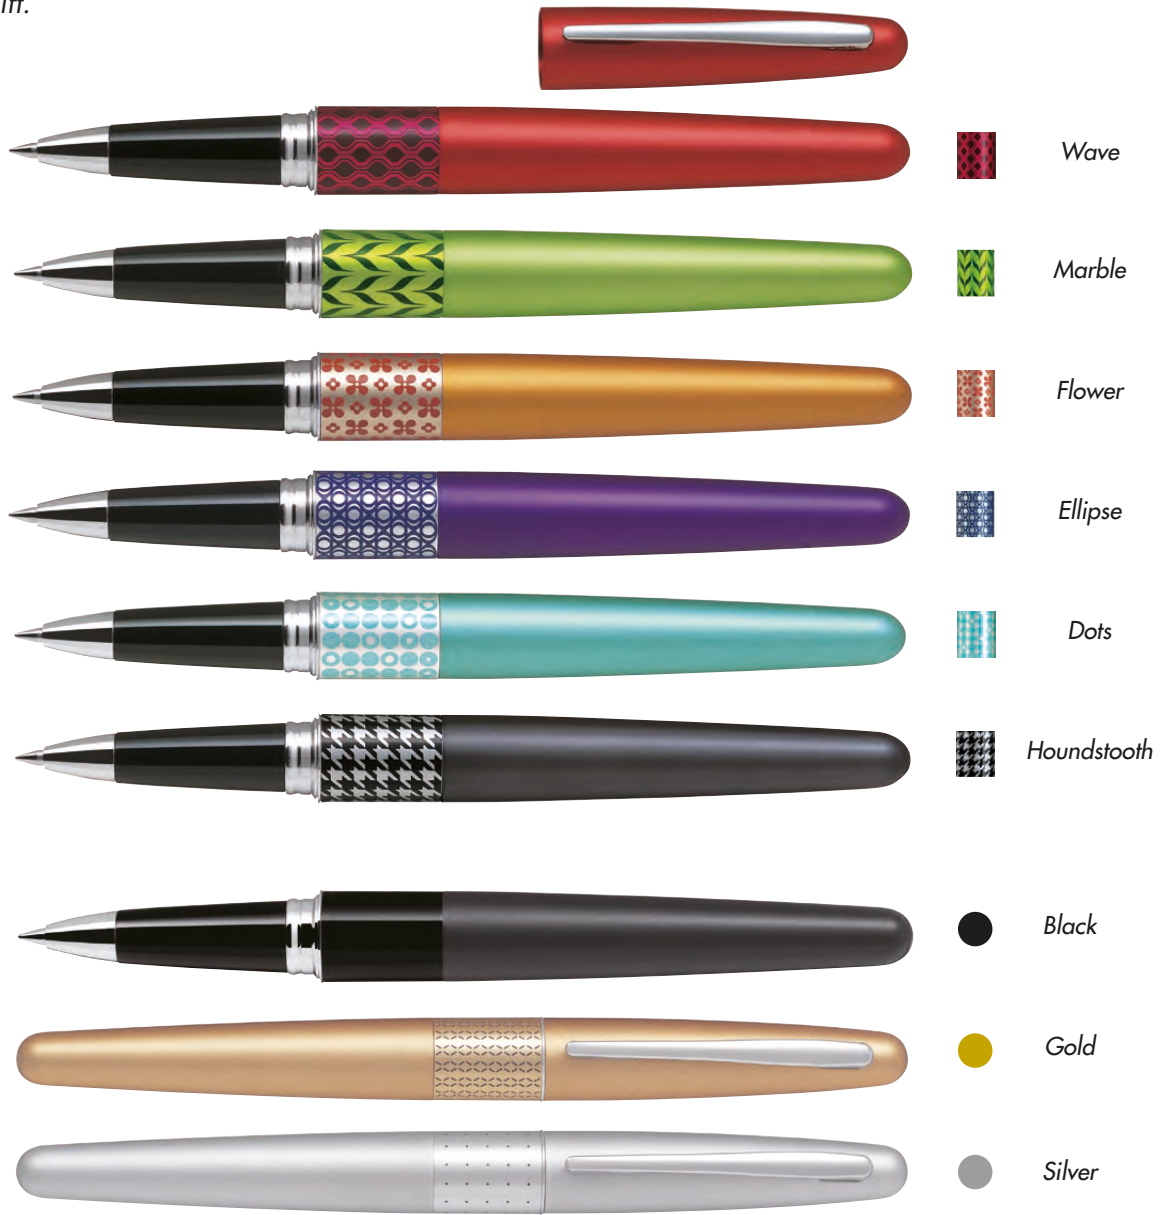

MIDRANGE

- Gel Rollerball
- Available in black gel ink only.
- Refillable.
- Perfect gift.
- 0.7mm.