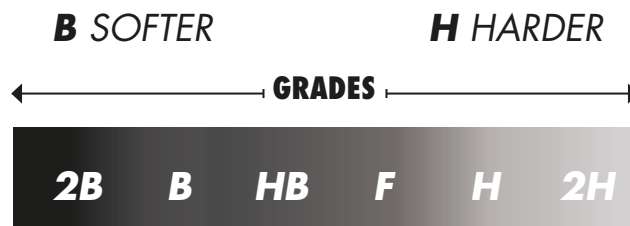

BEGREEN

- Extra strong leads.
- Available in assorted grades and sizes.
- 12 pieces per tube.

Pilot Begreen range is made up of over 70% recycled plastic. Excludes consumable parts. All our Begreen products therefore satisfy the internationally recognised ECO MARK standard.

All Pilot products are manufactured in ISO 14001 certified factories.

BEGREEN
Positive with the Planet

BEGREEN
Positive with the Planet