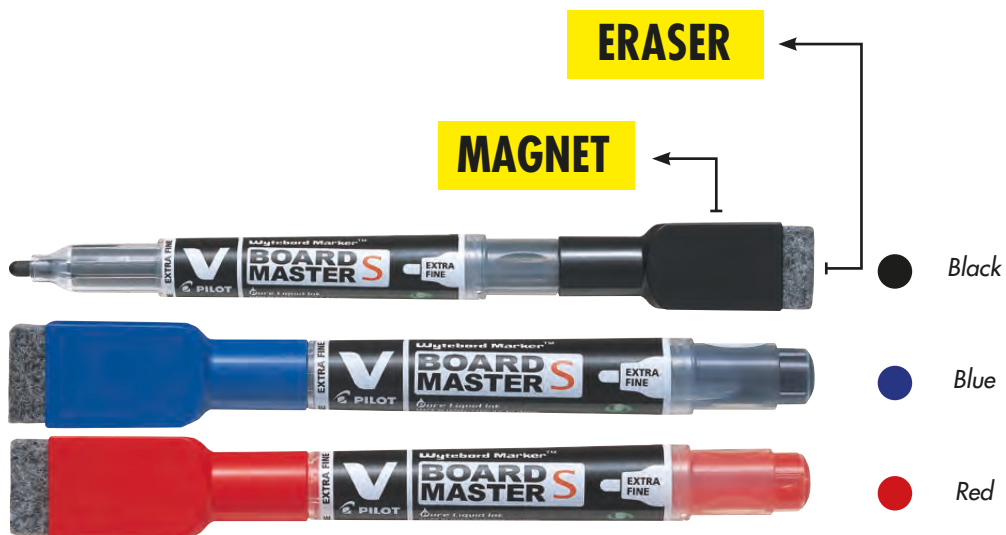

- Liquid ink white board marker.
- Available as a chisel tip.
- Cartridge refills available in assorted colours.
- Refillable.

## Cartridge Refill

Wytebord Marker™  
**V BOARD MASTER S**  
Pure Liquid Ink

*Perfect for Kids!*

 **PILOT**  
More than a Pen!

 **BEGREEN**  
Positive with the Planet

- Liquid ink white board marker.
- Available in extra fine or ultra fine bullet tips.
- Available with a magnetic duster cap.
- Perfect for school children.
- Cartridge refills available in Black, Red & Blue.
- Refillable.