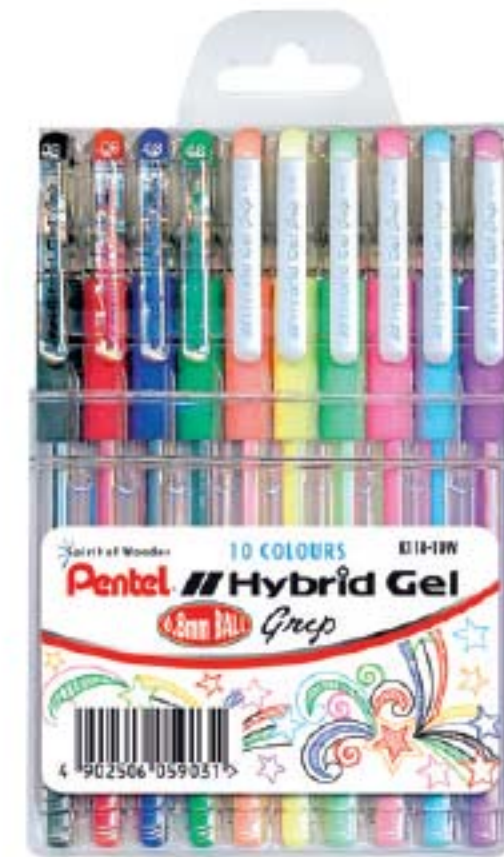

K118-10W
10 Colour Wallet