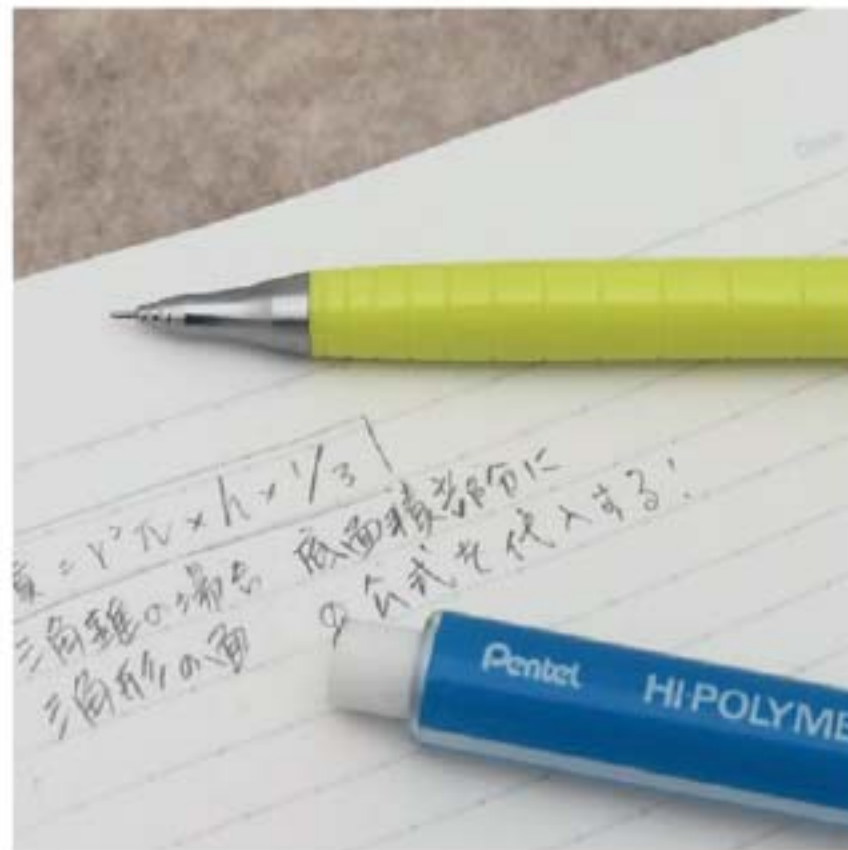

NEW

ZE82C-WE

ZE82P-WE

- Medium -size (6.8mm diameter) non-PVC eraser.
- Length adjustable to prevent eraser from breaking.
- Strap hole design suitable for hanging accessory with strap or bead chain.

Small enough with no need to put the pencil down