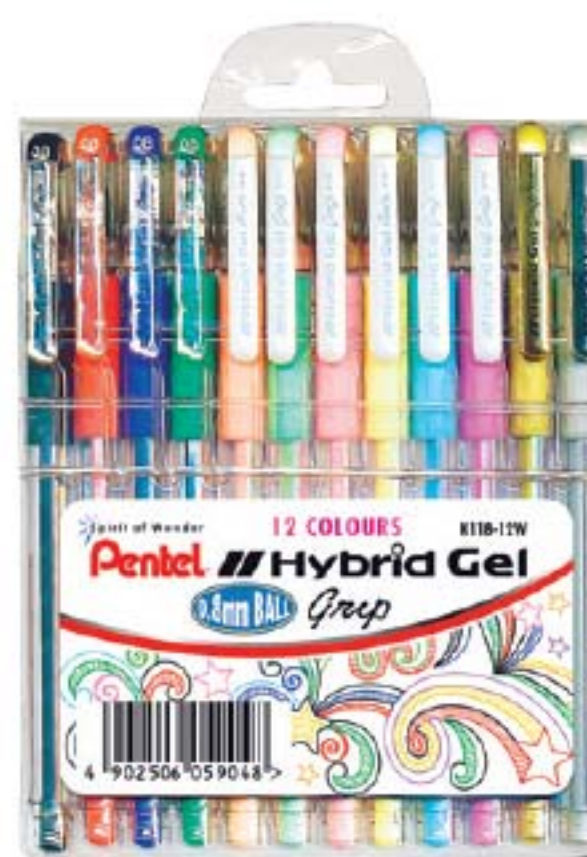

K118-12W
12 Colour Wallet