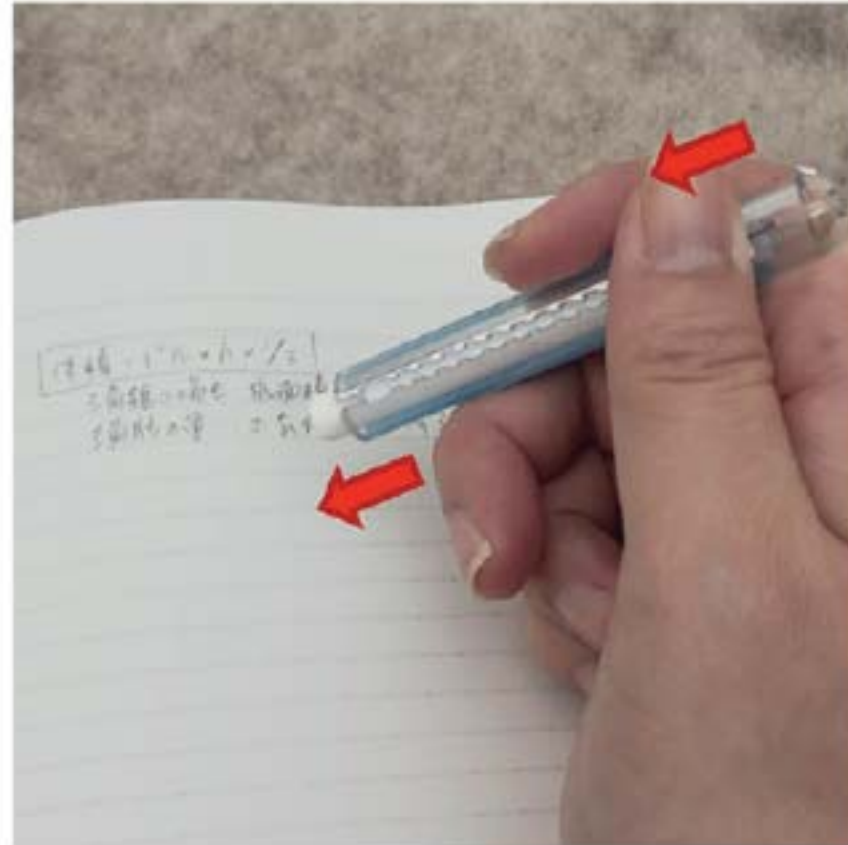

NEW

ZE82C-WE

ZE82P-WE

- Medium -size (6.8mm diameter) non-PVC eraser.
- Length adjustable to prevent eraser from breaking.
- Strap hole design suitable for hanging accessory with strap or bead chain.

Small enough with no need to put the pencil down