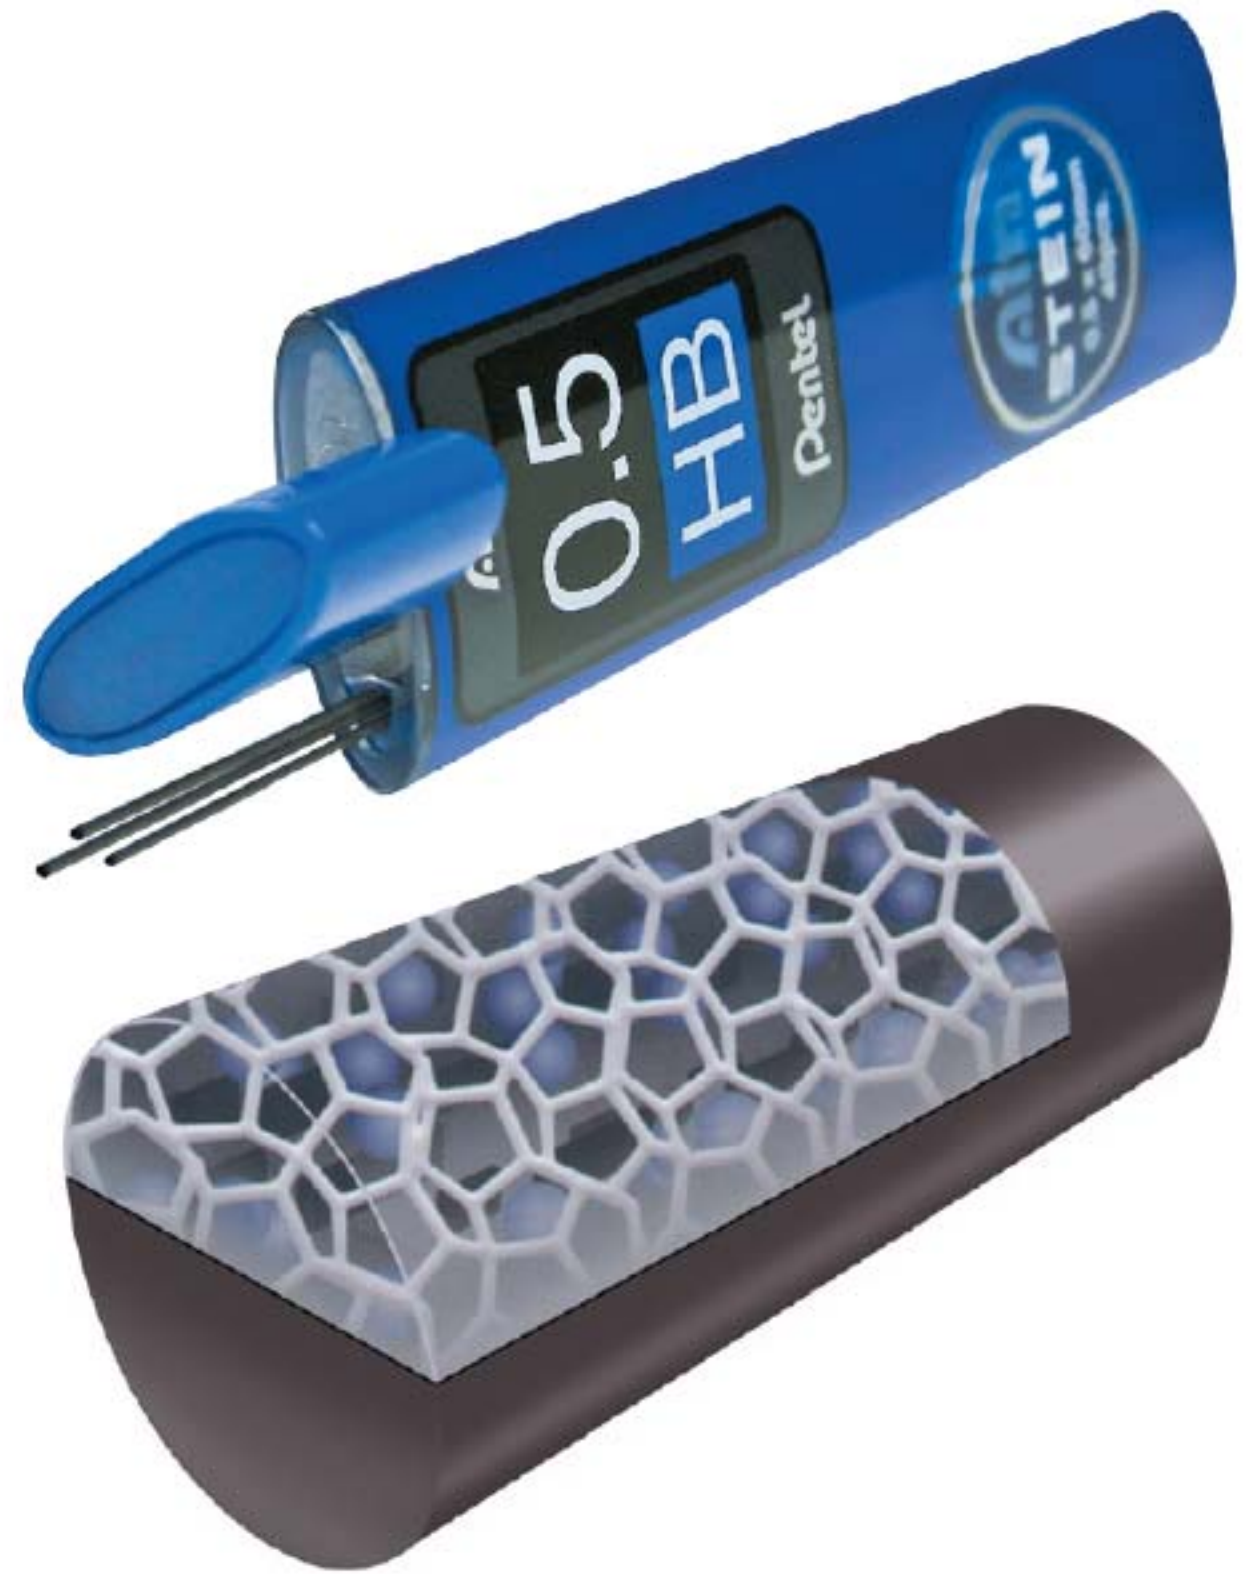

C277-H
C277-HB
C277-B

9 C279 **Ain** STEIN Hi-polymer Refill Leads **36 LEADS IN A TUBE**

C279-HB

Ain Stein has an internal "honeycomb" structure. This ceramic frame holds the leads firmly from the inside & makes the leads super strong. **10% STRONGER** than our existing refill lead